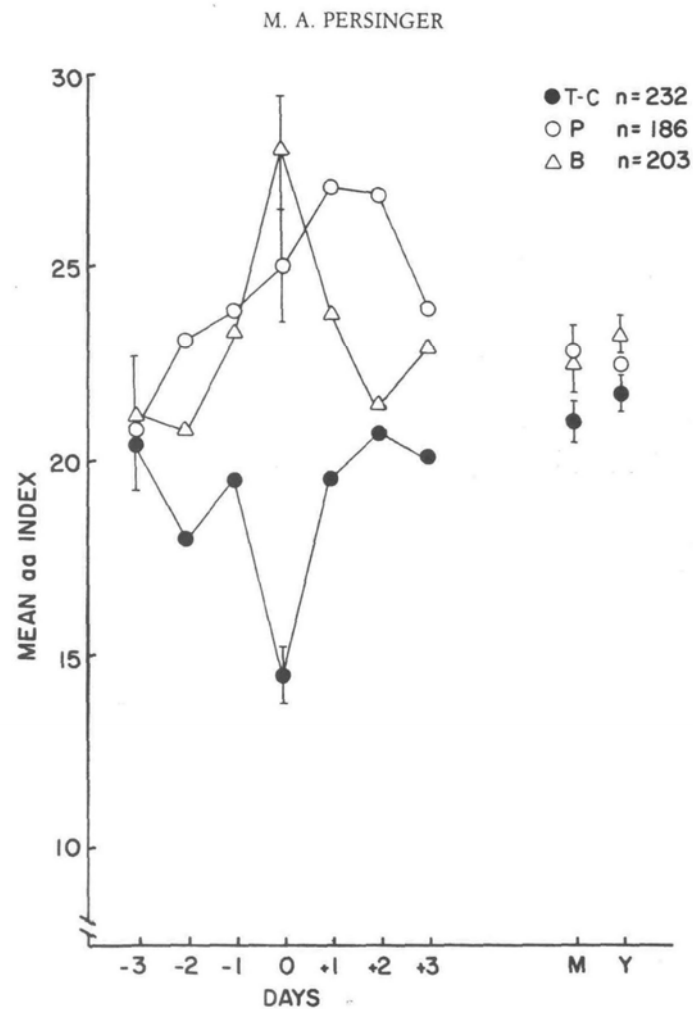

# М. Персинджер (Канада) (1993)

FIG. 2. Mean daily global geomagnetic activity (in nanoTesla) for subjective telepathic (T), precognitive (P), and bereavement (B) experiences concerning death or crisis. Monthly (M) and yearly (Y) averages are indicated.